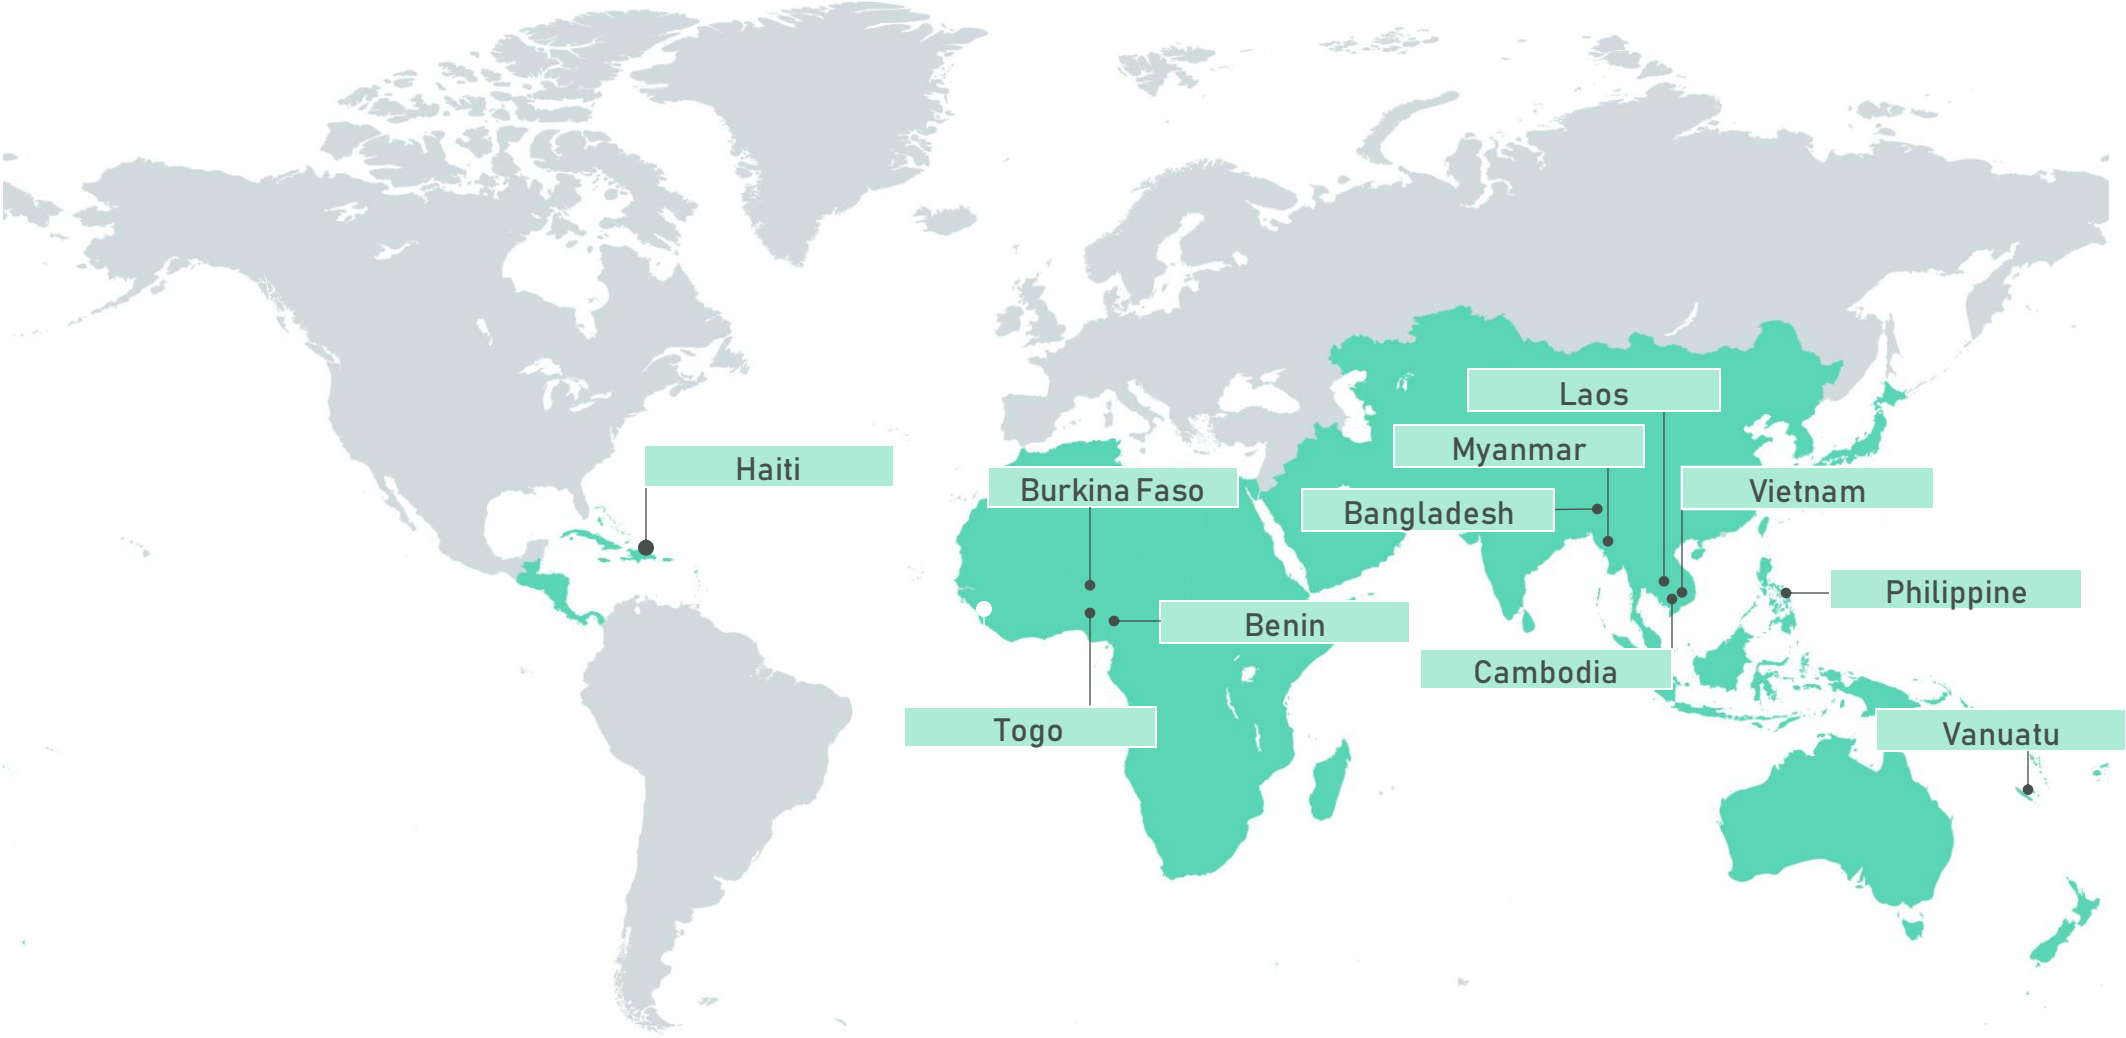

OUR INTERNATIONAL FOOTPRINT